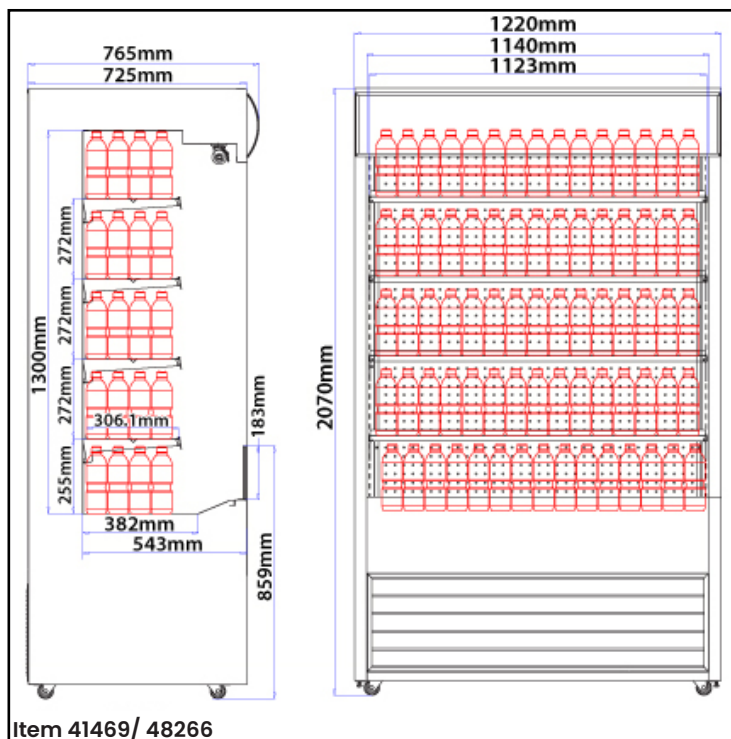

Item 43459/ 48265

TECHNICAL DRAWING

Item 41469/ 48266