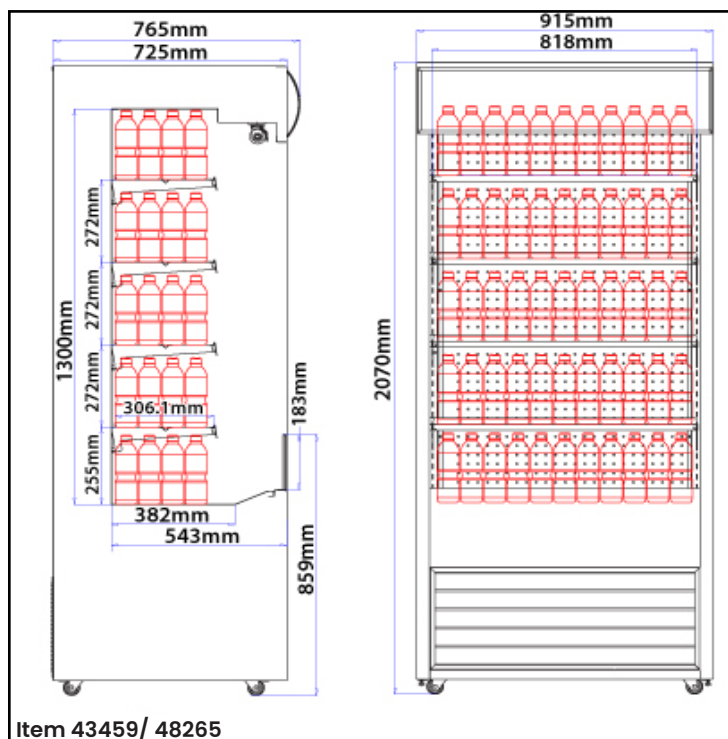

48479 - 30"

43459 - 36"

41469 - 48"

43460 - 72"

FEATURES:

- Material: Stainless Steel
- Pull down curtain
- LED lighting under each shelf
- Adjustable shelves
- Digital temperature control & display
- 4 Casters
- Ventilated cooling system
- Automatic defrost

WARRANTY
2 YEARS PARTS AND LABOUR
5 YEARS ON COMPRESSOR

TECHNICAL SPECIFICATION				
Features	30" wide 15.5 cu.ft. capacity	36" wide with 18.7 cu.ft.capacity	48" wide with 24.7 cu.ft. capacity	72" wide with 37 cu.ft.capacity
Item	48479	43459	41469	43460
Model	RS-CN-0440	RS-CN-0530	RS-CN-0700	RS-CN-0084
Capacity	440 L / 15.5 cu. ft.	530 L / 18.7 cu. ft.	700 L / 24.7 cu.ft.	1050 L / 37 cu.ft.
Shelf Load Capacity	25 kg/ 55.1 lbs	25 kg/ 55 lbs	30 kg/ 66 lbs	50 kg/ 110 lbs
Number of Shelves	5	5	5	5
Number of Casters	4	4	4	4
Power	1700 W	1340 W	2650 W	1960 W
Electrical	110V / 60Hz / 1Ph	120V / 60Hz / 1Ph	220V / 60Hz / 1Ph	220V / 60Hz / 1Ph
Temperature Range	2 to 10°C (35.6 to 50°F)	2 - 10°C / 35.6 - 50°F	2 - 10°C / 35.6 - 50°F	2 - 10°C / 35.6 - 50°F
Lamp Power (W)	-	1.44 Watts x 6 (LED)	1.44 Watts x 6 (LED)	1.44 Watts x 6 (LED)
Refrigerant	R290	R290	R290	R290
Rated Current	11.8 A	11.8 A	12	9.6
Foaming Agent	Cyclopentane	C5H10	XPS	C5H10
Net Dimensions (WDH)	30" x 30.1" x 81.5" 762 x 765 x 2070 mm	36" x 30.13" x 81.5" 915 x 765 x 2070 mm	48" x 30.13" x 81.5" 1220 x 765 x 2070 mm	72" x 30.13" x 81.5" 1829 x 765 x 2070 mm
Gross Dimesions	33.9" x 33.5" x 87.8" 862 x 850 x 2230 mm	40" x 33.6" x 84" 1015 x 853 x 2130 mm	52" x 33.6" x 84" 1320 x 853 x 2130 mm	76" x 33.6" x 84" 1930 x 850 x 2130 mm
Net Weight	125.5 kg/ 276.7 lbs	139 kg/ 306 lbs	190 kg/ 418 lbs	242 kg/ 533.5 lbs
Gross Weight	151 kg/ 332.9 lbs	160 kg/ 352.7 lbs	213 kg/ 469.6 lbs	282 kg/ 621.7 lbs

TECHNICAL DRAWING

Item 41469/ 48266

Item 43459/ 48265

Item 48479/ 48480

Item 43460/ 48269