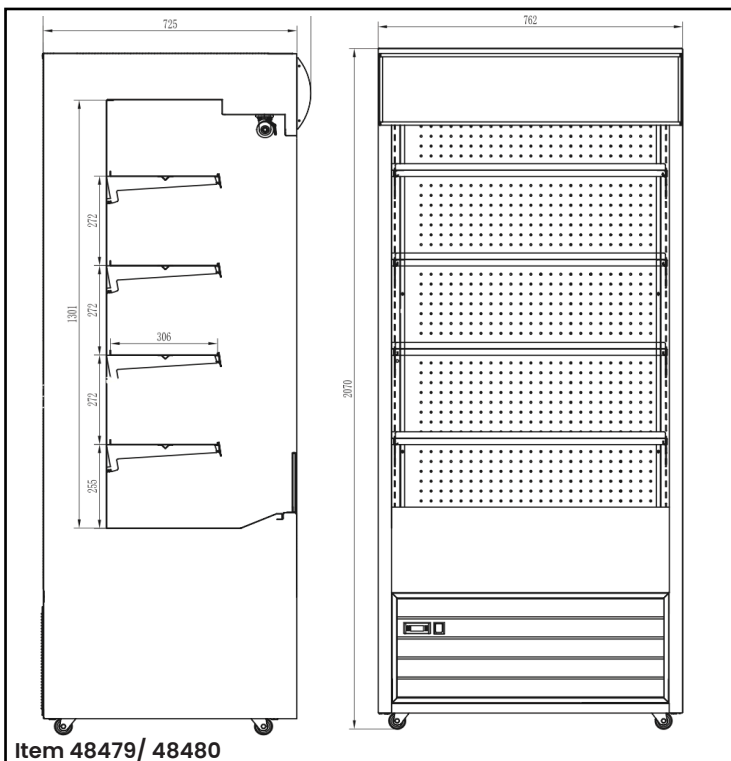

48479 - 30"

43459 - 36"

41469 - 48"

43460 - 72"

FEATURES:

- Material: Stainless Steel
- Pull down curtain
- LED lighting under each shelf
- Adjustable shelves
- Digital temperature control & display
- 4 Casters
- Ventilated cooling system
- Automatic defrost

WARRANTY
2 YEARS PARTS AND LABOUR
5 YEARS ON COMPRESSOR

TECHNICAL SPECIFICATION				
Features	30" wide 15.5 cu.ft. capacity	36" wide with 18.7 cu.ft.capacity	48" wide with 24.7 cu.ft. capacity	72" wide with 37 cu.ft.capacity
Item	48479	43459	41469	43460
Model	RS-CN-0440	RS-CN-0530	RS-CN-0700	RS-CN-0084
Capacity	440 L / 15.5 cu. ft.	530 L / 18.7 cu. ft.	700 L / 24.7 cu.ft.	1050 L / 37 cu.ft.
Shelf Load Capacity	25 kg/ 55.1 lbs	25 kg/ 55 lbs	30 kg/ 66 lbs	50 kg/ 110 lbs
Number of Shelves	5	5	5	5
Number of Casters	4	4	4	4
Power	1700 W	1340 W	2650 W	1960 W
Electrical	110V / 60Hz / 1Ph	120V / 60Hz / 1Ph	220V / 60Hz / 1Ph	220V / 60Hz / 1Ph
Temperature Range	2 to 10°C (35.6 to 50°F)	2 - 10°C / 35.6 - 50°F	2 - 10°C / 35.6 - 50°F	2 - 10°C / 35.6 - 50°F
Lamp Power (W)	-	1.44 Watts x 6 (LED)	1.44 Watts x 6 (LED)	1.44 Watts x 6 (LED)
Refrigerant	R290	R290	R290	R290
Rated Current	11.8 A	11.8 A	12	9.6
Foaming Agent	Cyclopentane	C5H10	XPS	C5H10
Net Dimensions (WDH)	30" x 30.1" x 81.5" 762 x 765 x 2070 mm	36" x 30.13" x 81.5" 915 x 765 x 2070 mm	48" x 30.13" x 81.5" 1220 x 765 x 2070 mm	72" x 30.13" x 81.5" 1829 x 765 x 2070 mm
Gross Dimesions	33.9" x 33.5" x 87.8" 862 x 850 x 2230 mm	40" x 33.6" x 84" 1015 x 853 x 2130 mm	52" x 33.6" x 84" 1320 x 853 x 2130 mm	76" x 33.6" x 84" 1930 x 850 x 2130 mm
Net Weight	125.5 kg/ 276.7 lbs	139 kg/ 306 lbs	190 kg/ 418 lbs	242 kg/ 533.5 lbs
Gross Weight	151 kg/ 332.9 lbs	160 kg/ 352.7 lbs	213 kg/ 469.6 lbs	282 kg/ 621.7 lbs

TECHNICAL DRAWING

Item 41469/ 48266

Item 43459/ 48265

Item 48479/ 48480

Item 43460/ 48269