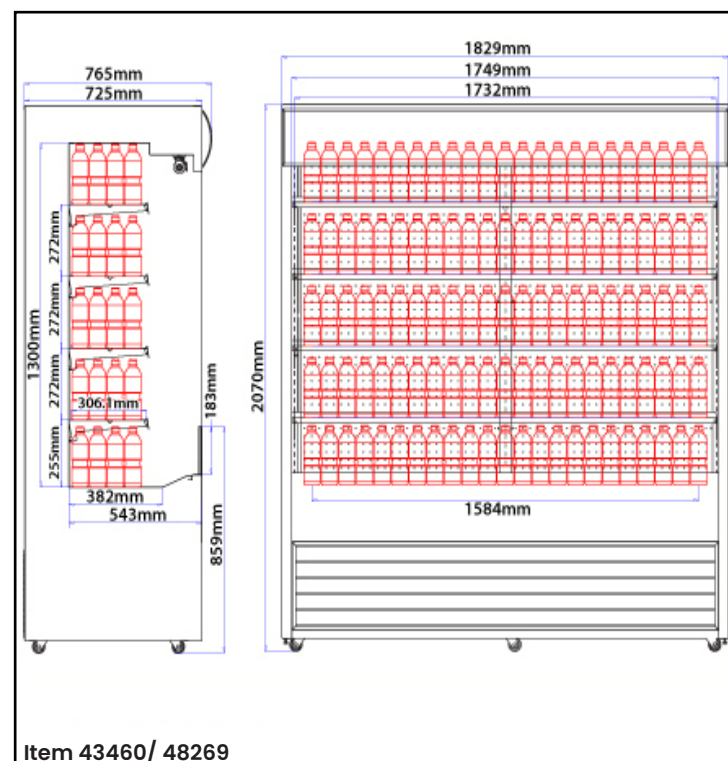

WARRANTY
2 YEARS PARTS AND LABOUR
5 YEARS ON COMPRESSOR

TECHNICAL SPECIFICATION				
Features	30" wide 15.5 cu.ft. capacity	36" wide with 18.7 cu.ft.capacity	48" wide with 24.7 cu.ft. capacity	72" wide with 37 cu.ft.capacity
Item	48479	43459	41469	43460
Model	RS-CN-0440	RS-CN-0530	RS-CN-0700	RS-CN-0084
Capacity	440 L / 15.5 cu. ft.	530 L / 18.7 cu. ft.	700 L / 24.7 cu.ft.	1050 L / 37 cu.ft.
Shelf Load Capacity	25 kg/ 55.1 lbs	25 kg/ 55 lbs	30 kg/ 66 lbs	50 kg/ 110 lbs
Number of Shelves	5	5	5	5
Number of Casters	4	4	4	4
Power	1700 W	1340 W	2650 W	1960 W
Electrical	110V / 60Hz / 1Ph	120V / 60Hz / 1Ph	220V / 60Hz / 1Ph	220V / 60Hz / 1Ph
Temperature Range	2 to 10°C (35.6 to 50°F)	2 - 10°C / 35.6 - 50°F	2 - 10°C / 35.6 - 50°F	2 - 10°C / 35.6 - 50°F
Lamp Power (W)	-	1.44 Watts x 6 (LED)	1.44 Watts x 6 (LED)	1.44 Watts x 6 (LED)
Refrigerant	R290	R290	R290	R290
Rated Current	11.8 A	11.8 A	12	9.6
Foaming Agent	Cyclopentane	C5H10	XPS	C5H10
Net Dimensions (WDH)	30" x 30.1" x 81.5" 762 x 765 x 2070 mm	36" x 30.13" x 81.5" 915 x 765 x 2070 mm	48" x 30.13" x 81.5" 1220 x 765 x 2070 mm	72" x 30.13" x 81.5" 1829 x 765 x 2070 mm
Gross Dimesions	33.9" x 33.5" x 87.8" 862 x 850 x 2230 mm	40" x 33.6" x 84" 1015 x 853 x 2130 mm	52" x 33.6" x 84" 1320 x 853 x 2130 mm	76" x 33.6" x 84" 1930 x 850 x 2130 mm
Net Weight	125.5 kg/ 276.7 lbs	139 kg/ 306 lbs	190 kg/ 418 lbs	242 kg/ 533.5 lbs
Gross Weight	151 kg/ 332.9 lbs	160 kg/ 352.7 lbs	213 kg/ 469.6 lbs	282 kg/ 621.7 lbs

TECHNICAL DRAWING

Item 41469/ 48266

Item 43459/ 48265

Item 48479/ 48480

Item 43460/ 48269